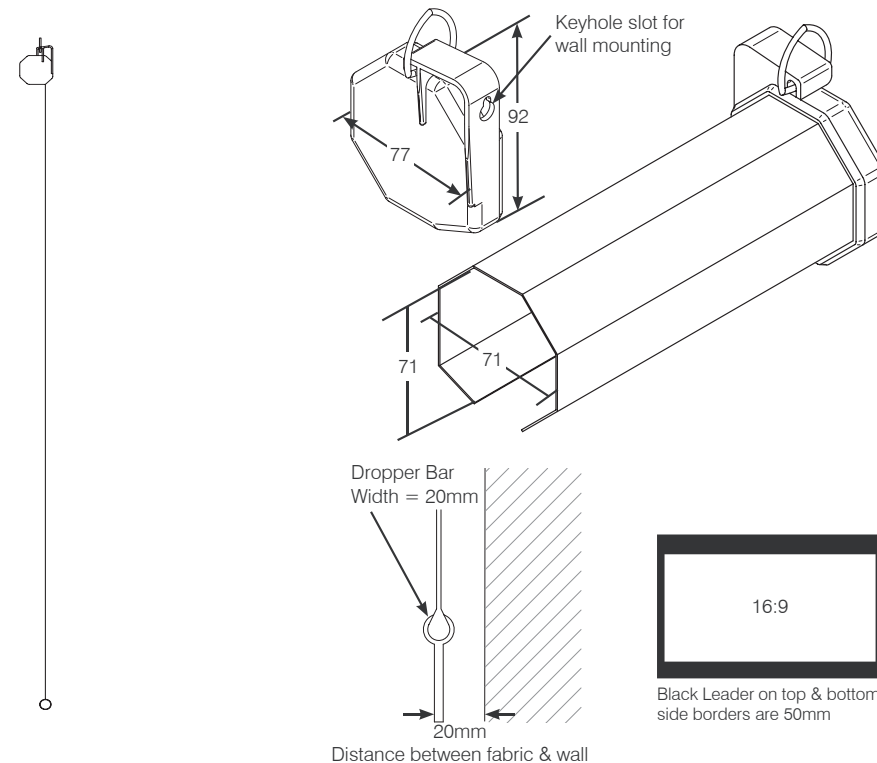

# Specifications for Grandview Classic Pulldown Screen

Product Code	Aspect Ratio	Diagonal Size (inches)	Image Size w x h (mm)	Casing Length (mm)	Dropper Bar Length (mm)	Black Leader Top (mm)	Black Border Bottom & Sides (mm)	Finish	Shipping Size w x h x d (mm)	Net Weight (Kg)
GRPA084V	4:3	84"	1710 x 1280	1875	1810	80	35	White Powdercoat	1950 x 137 x 105	7.0
GRPA100V	4:3	100"	2030 X 1520	2315	2130	80	45	White Powdercoat	2300 x 137 x 105	8.5
GRPB100H	16:9	100"	2215 X 1245	2400	2355	500	50	White Powdercoat	2490x 140 x 110	9.0